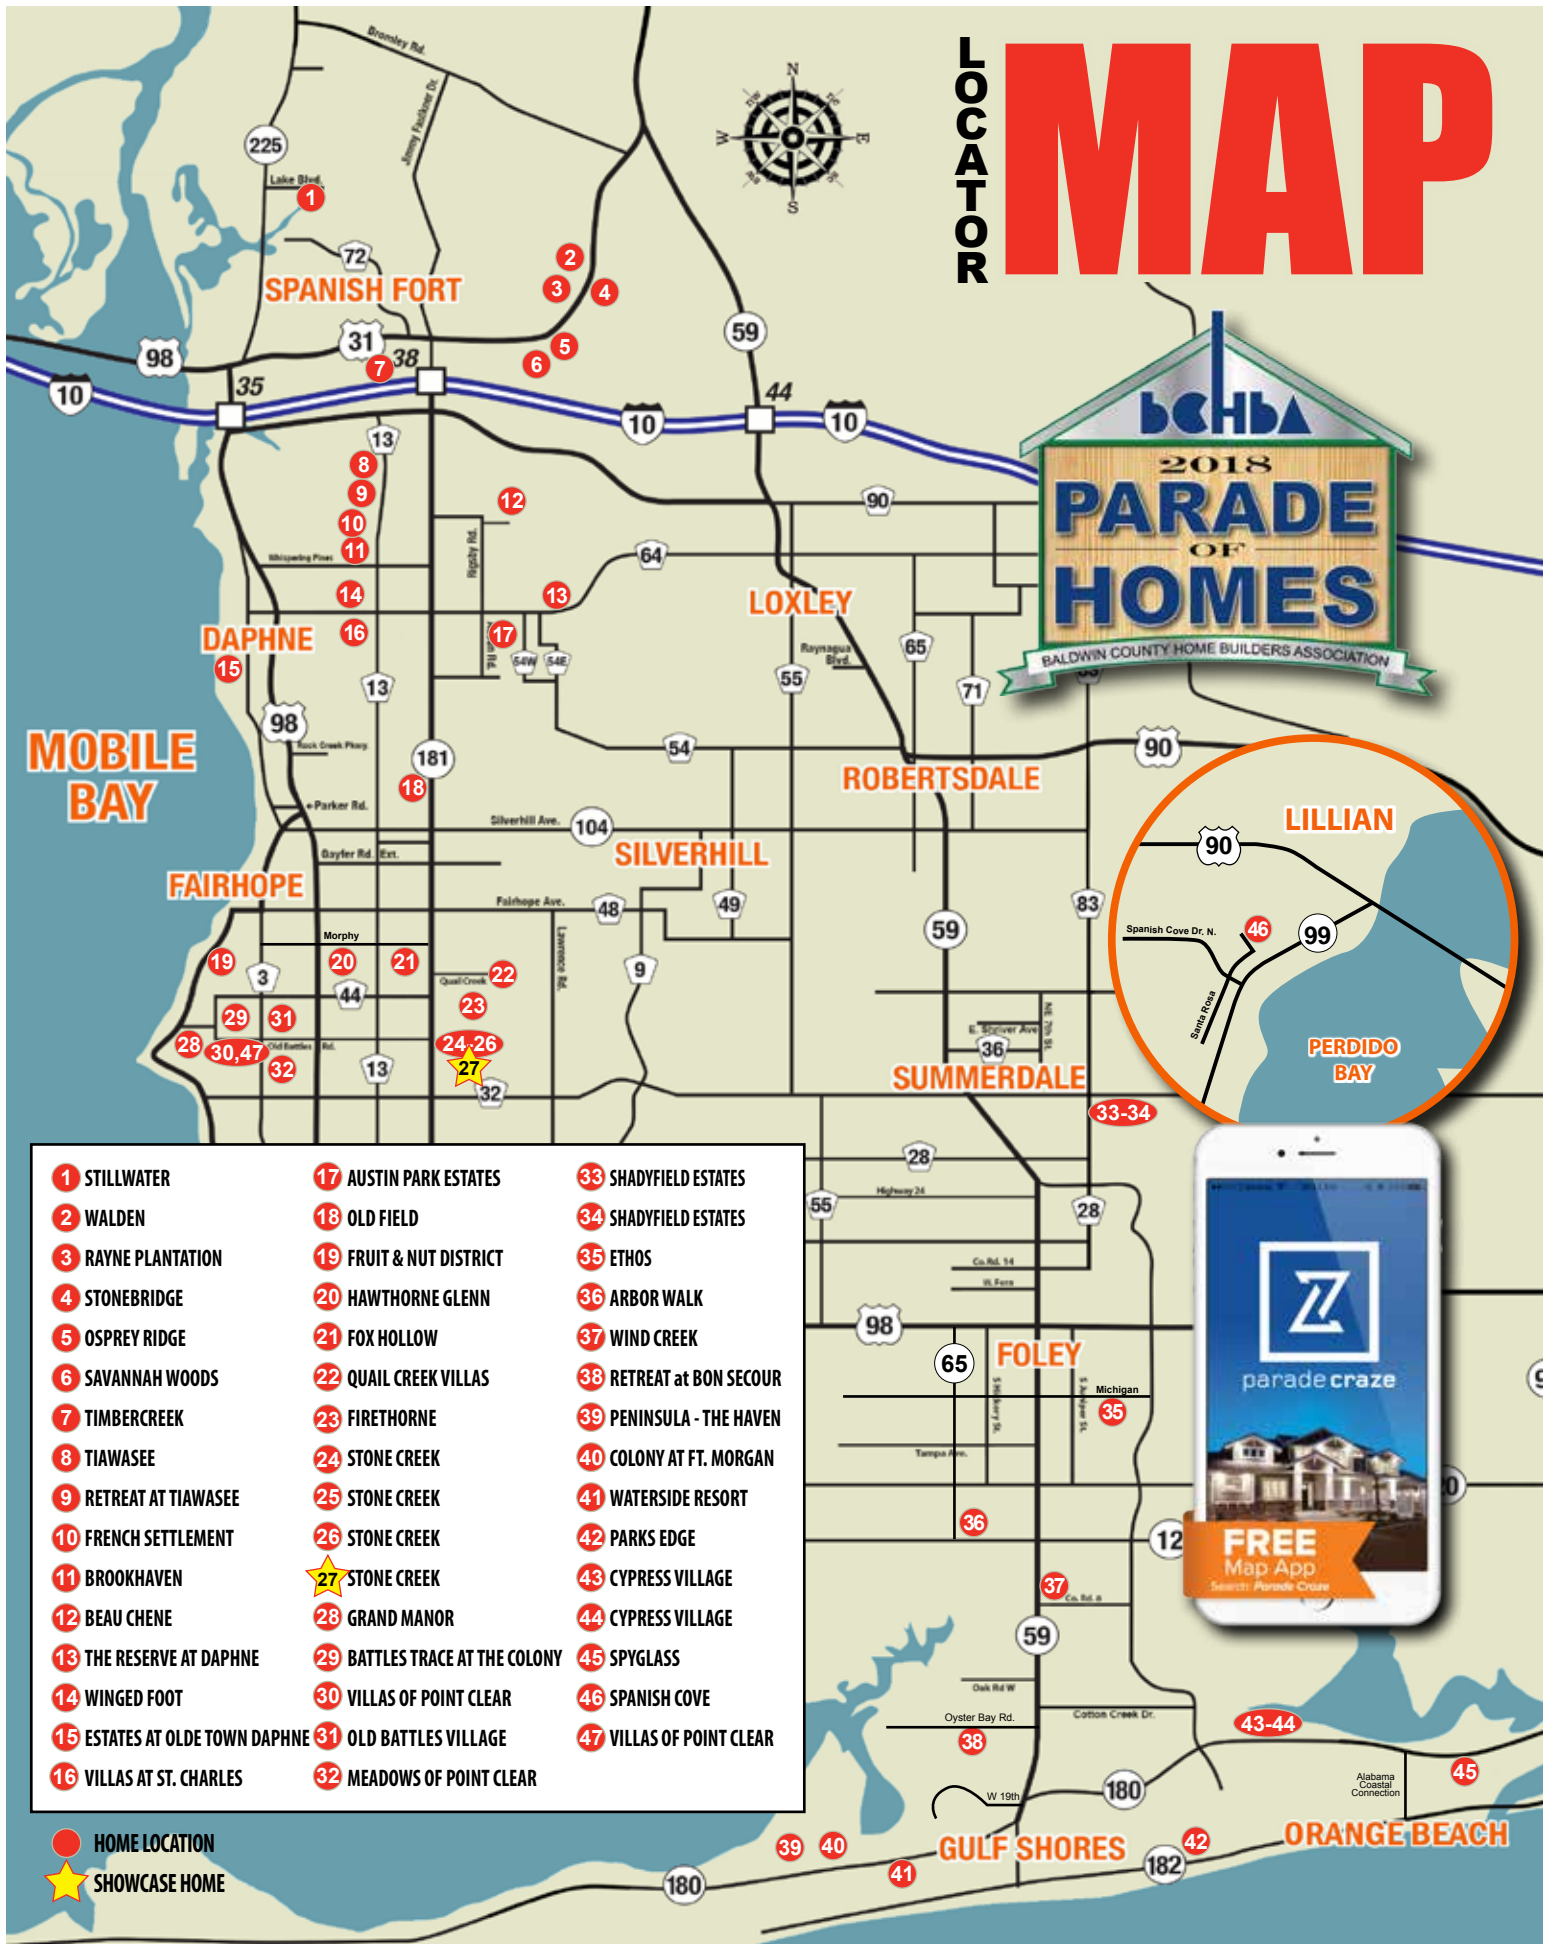

Showcase Home Incomplete or Sold - Not Open

GOLD SPONSORS

People you trust.
Advice that works.

SILVER SPONSOR

THE SHOWCASE HOME has been built by Reehlco, LLC and is located in Stone Creek Subdivision in Fairhope (Map #27).

For more information, visit our website: www.bchba.com or call (251) 928-9927

LOCATOR MAP

- | | | |
|--------------------------------|--------------------------------|--------------------------|
| 1 STILLWATER | 17 AUSTIN PARK ESTATES | 33 SHADYFIELD ESTATES |
| 2 WALDEN | 18 OLD FIELD | 34 SHADYFIELD ESTATES |
| 3 RAYNE PLANTATION | 19 FRUIT & NUT DISTRICT | 35 ETHOS |
| 4 STONEBRIDGE | 20 HAWTHORNE GLENN | 36 ARBOR WALK |
| 5 OSPREY RIDGE | 21 FOX HOLLOW | 37 WIND CREEK |
| 6 SAVANNAH WOODS | 22 QUAIL CREEK VILLAS | 38 RETREAT at BON SECOUR |
| 7 TIMBERCREEK | 23 FIRETHORNE | 39 PENINSULA - THE HAVEN |
| 8 TIAWASEE | 24 STONE CREEK | 40 COLONY AT FT. MORGAN |
| 9 RETREAT AT TIAWASEE | 25 STONE CREEK | 41 WATERSIDE RESORT |
| 10 FRENCH SETTLEMENT | 26 STONE CREEK | 42 PARKS EDGE |
| 11 BROOKHAVEN | ★ 27 STONE CREEK | 43 CYPRESS VILLAGE |
| 12 BEAU CHENE | 28 GRAND MANOR | 44 CYPRESS VILLAGE |
| 13 THE RESERVE AT DAPHNE | 29 BATTLES TRACE AT THE COLONY | 45 SPYGLASS |
| 14 WINGED FOOT | 30 VILLAS OF POINT CLEAR | 46 SPANISH COVE |
| 15 ESTATES AT OLDE TOWN DAPHNE | 31 OLD BATTLES VILLAGE | 47 VILLAS OF POINT CLEAR |
| 16 VILLAS AT ST. CHARLES | 32 MEADOWS OF POINT CLEAR | |

- HOME LOCATION
- ★ SHOWCASE HOME

For more precise locations visit www.homebuildersparadeofhomes.com or download the Parade Craze app